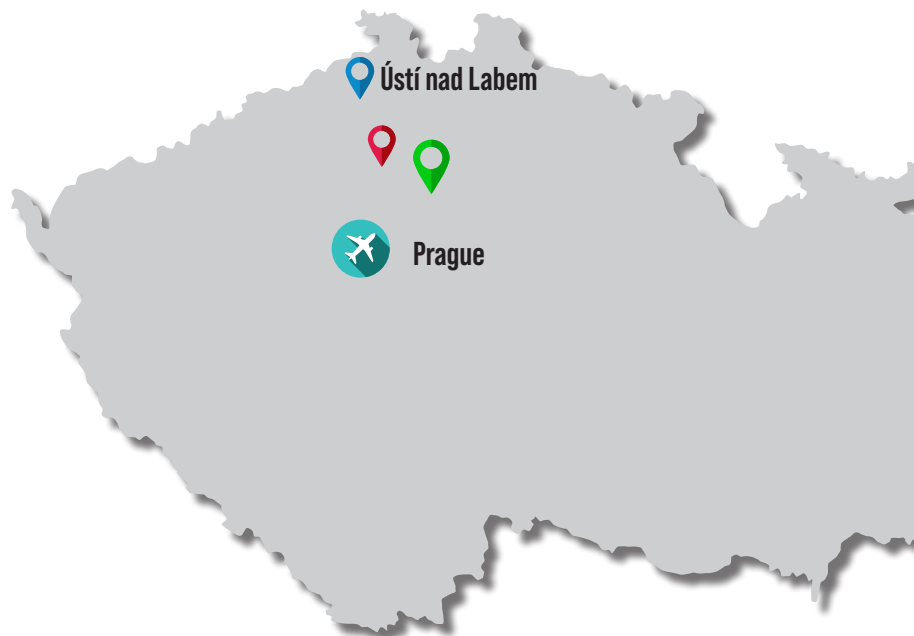

HOTEL LUDMILA

HOTEL CATEGORY: STANDARD (EQUIVALENT TO 3*)

HOTEL CATEGORY: ECONOMY (EQUIVALENT TO 2*)

Hotel Address:	Pražská 2639, 276 01 Mělník
Website:	www.ludmila.cz
Račice Regatta Venue:	22 km from the hotel approximately 30 minutes
Hotel Location:	hotel is located at the edge of the pitoresque town of Mělník just few minutes from its historic center
On-site Parking:	free of charge
Room Amenities:	private bathroom with shower or bathtub, toilet, hair dryer satellite TV bed with the headboard at the top of the bed NO air conditioning, non-smoking room
Internet Wi-Fi Connection:	free of charge
Daily Cleaning:	free of charge
Laundry Service:	charged service
Dining:	at the Hotel Restaurant
Hotel Facilities:	Pilsner restaurant and bar bowling, table football, darts, billiards – charged service
English Speaking Staff:	yes

PRICES PER PERSON/NIGHT***

SINGLE ROOM FULL BOARD: EUR 124

TWIN ROOM FULL BOARD: EUR 112

PRICES PER PERSON/NIGHT**

SINGLE ROOM FULL BOARD: EUR 112

TWIN ROOM FULL BOARD: EUR 92